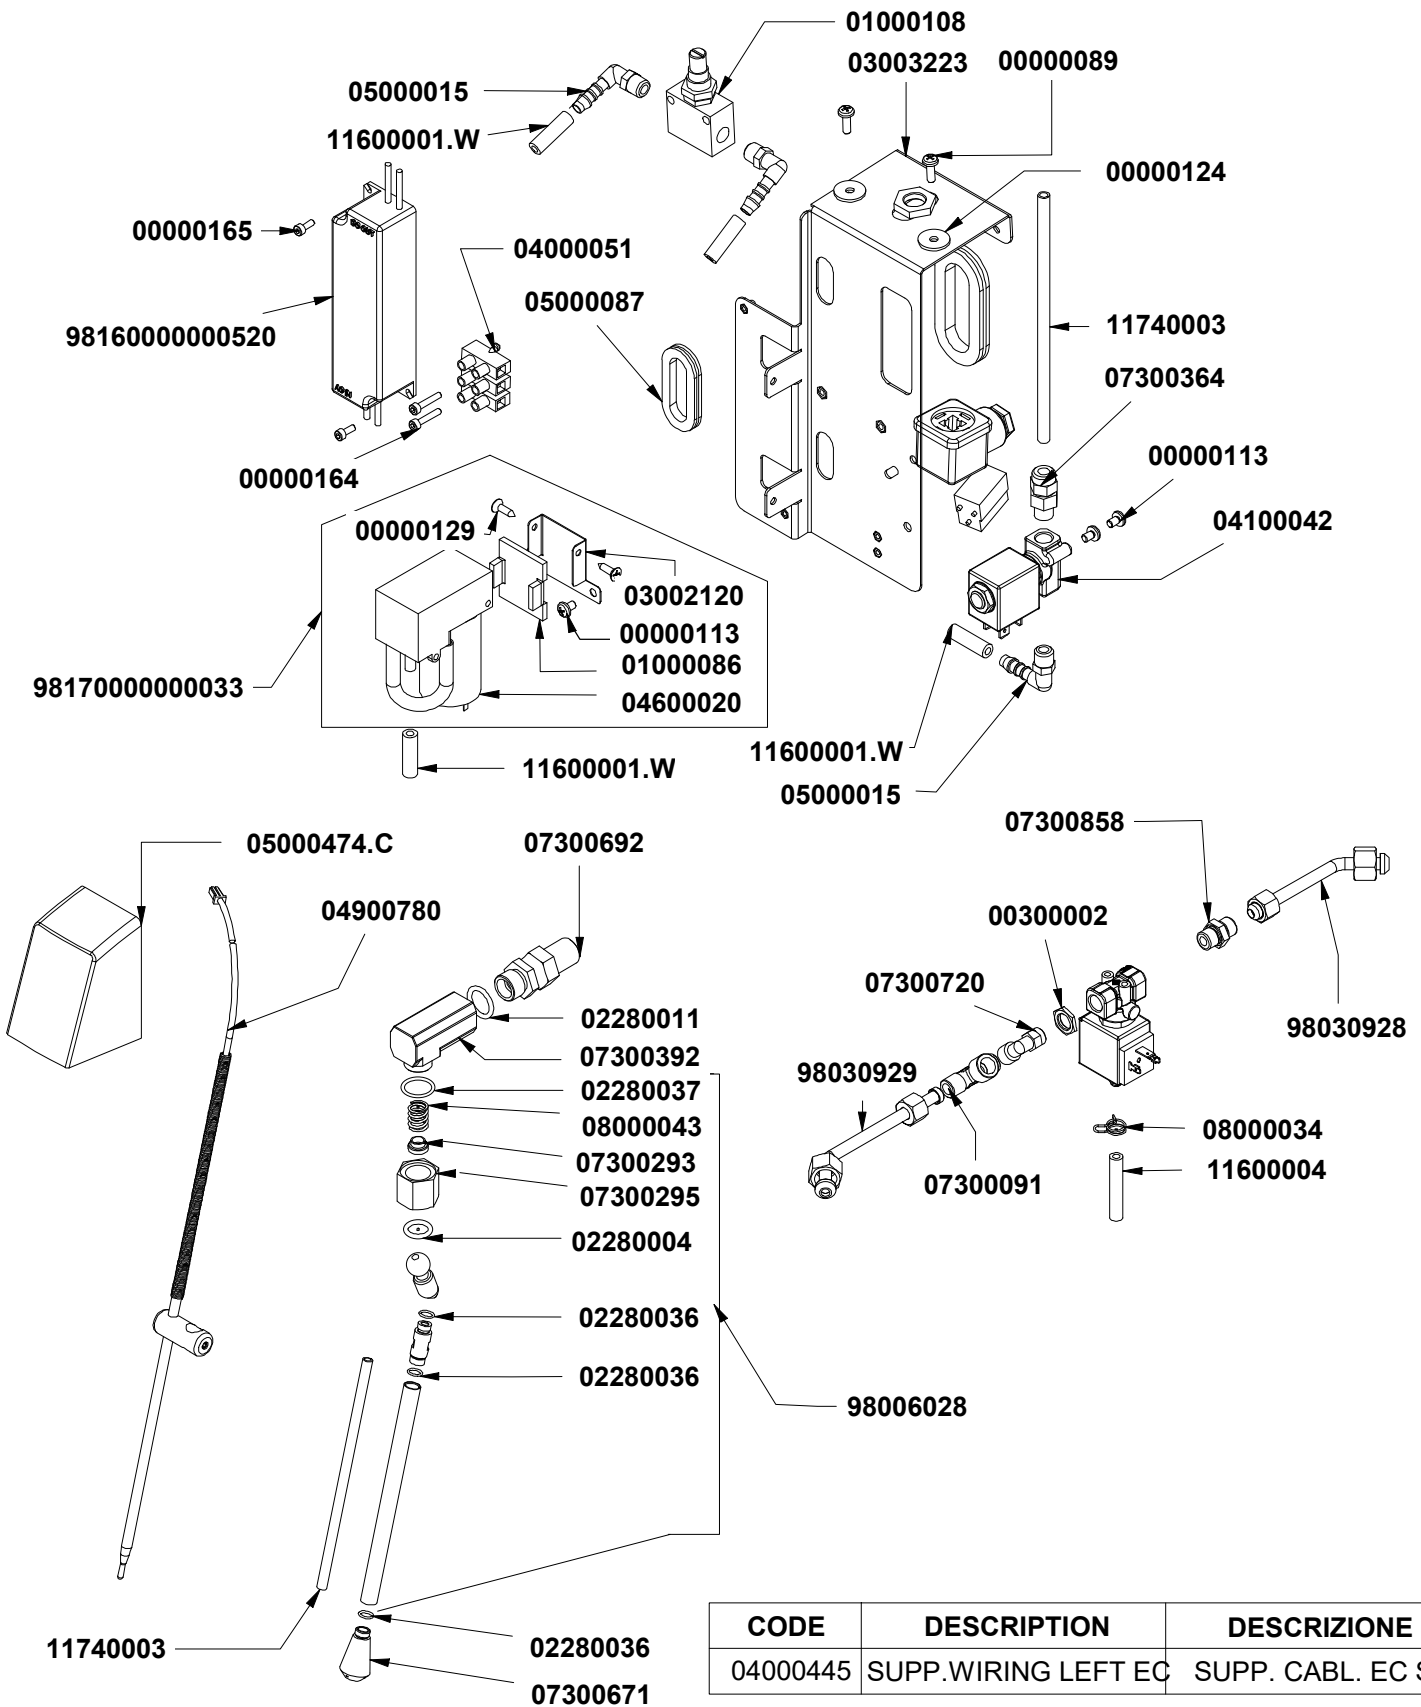

VERSIONE DIGIT
DIGIT VERSION

COMPONENTI EASYCREAM
EASYCREAM PARTS

INSPIRED BY YOUR PASSION.

T.05