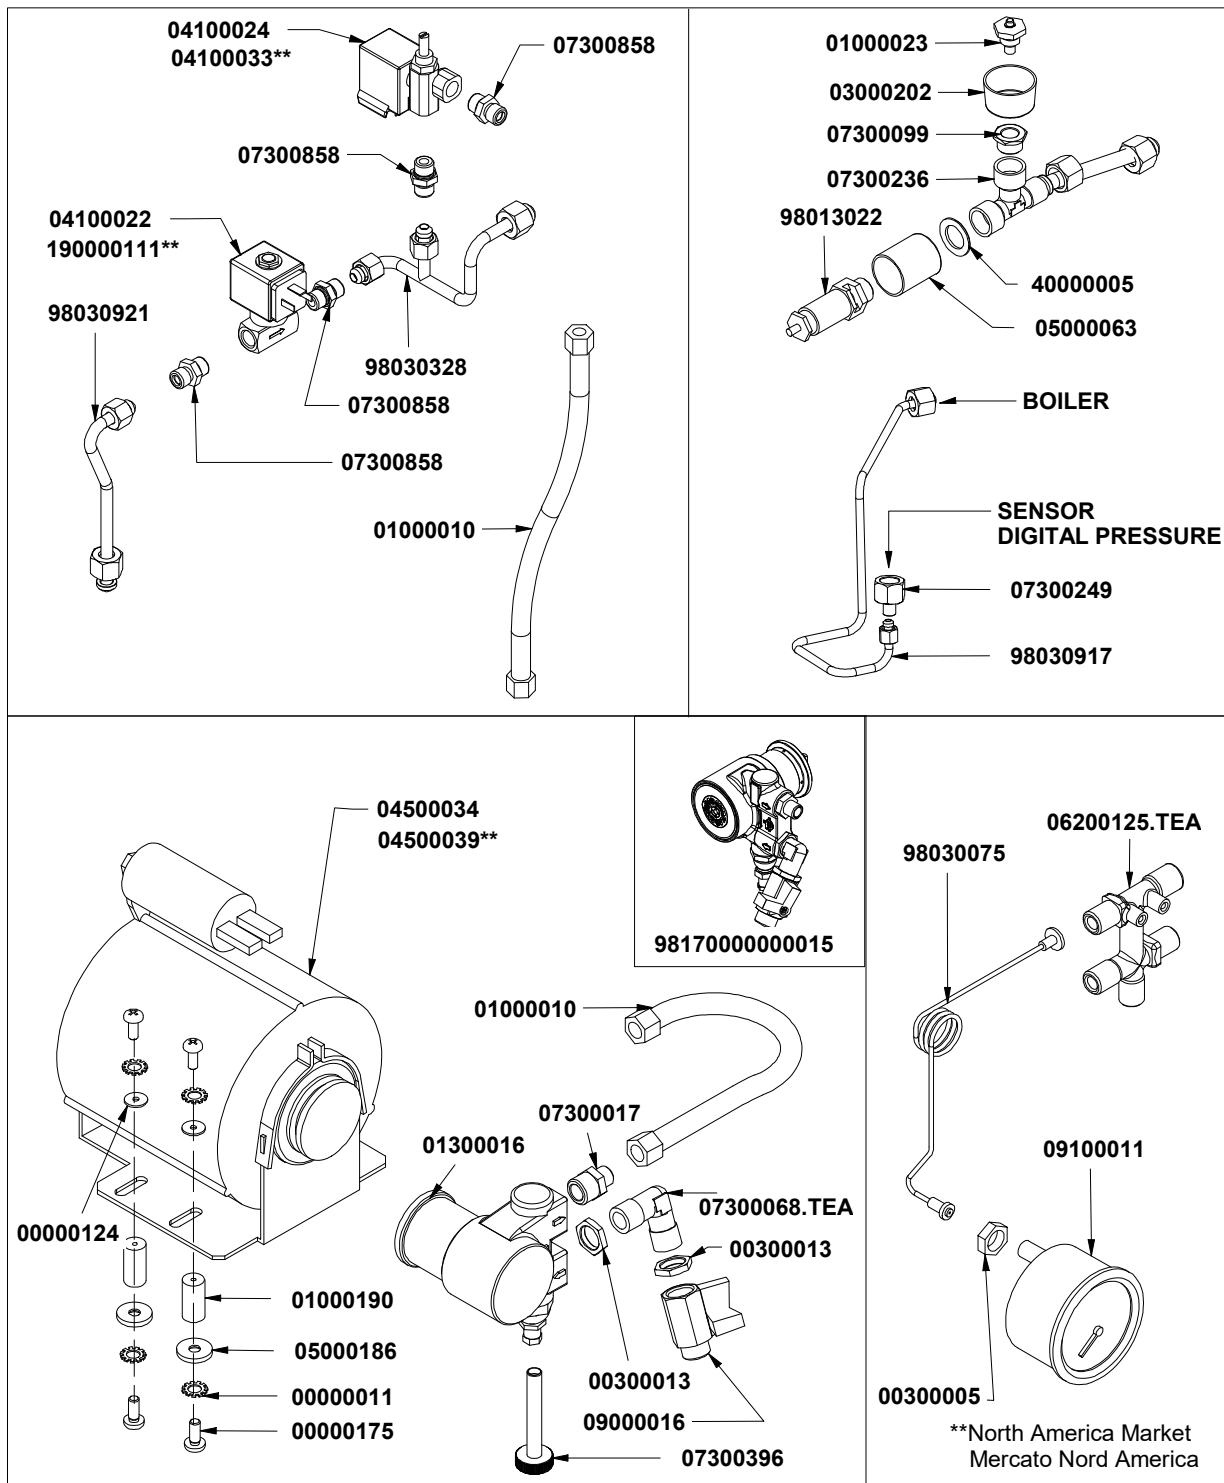

VERSIONE DIGIT
DIGIT VERSION

GRUPPO POMPA E MISCELATORE
MIXER AND PUMP GROUP

**North America Market
Mercato Nord America

CODE	DESCRIPTION	DESCRIZIONE
01000113	Stainless steel hose 3/8 FF L=150c	Tubo flessibile inox 3/8 FF L=150c
01000030	Stainless steel hose 3/8 FF L=500	Tubo flessibile inox 3/8 FF L=500
01000127	Direct sleeve discharge pipe D19 L=2m	Tubo scarico con man. dritto D.19 L= 2 M
00000133	Clamp	Fascetta