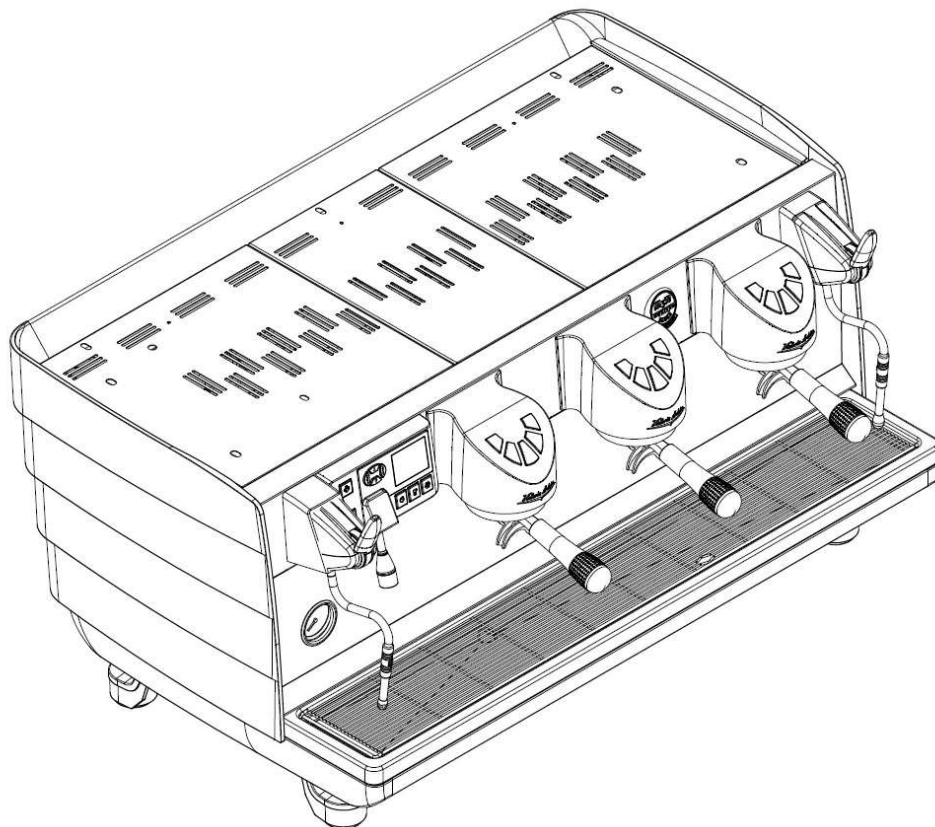

SPARE PARTS BOOK

DIGIT VERSION

13/11/2023

Victoria Arduino

INSPIRED BY YOUR PASSION.

INSPIRED BY YOUR PASSION.

- T.01 **CABINET PARTS**
COMPONENTI GRUPPO CARENA
- T.02 **CONTROL PANEL DISPLAY**
INVOLUCRO COMANDI DISPLAY
- T.03 **POURING GROUP PARTS**
COMPONENTI GRUPPO EROGAZIONE
- T.04 **STEAM & HOT WATER PARTS**
COMP. VAPORE E ACQUA CALDA
- T.05 **EASYCREAM PARTS**
COMPONENTI EASYCREAM
- T.06 **MIXER AND PUMP GROUP**
GRUPPO POMPA E MISCELATORE
- T.07 **BOILER PARTS**
PARTI CALDAIA
- T.08 **HYDRAULIC GROUP PARTS**
COMP. GRUPPO IDRAULICO
- T.09 **FRAME PARTS**
COMPONENTI TELAIO
- T.10 **ELECTR. AND ELECTRICAL PARTS**
COMP. ELETTRICI ED ELETTRONICI

» LEGEND :

THE CODES WRITTEN IN BOLD REFER TO THE COMPONENTS
EMPLOYED CURRENTLY.

THE CODES USED BEFORE ARE WRITTEN IN CORSIVE WITH INDICATED,
ON THE SIDE, THE END OF VALIDITY DATE.

EXAMPLE:

03001531 - 01/09/2007