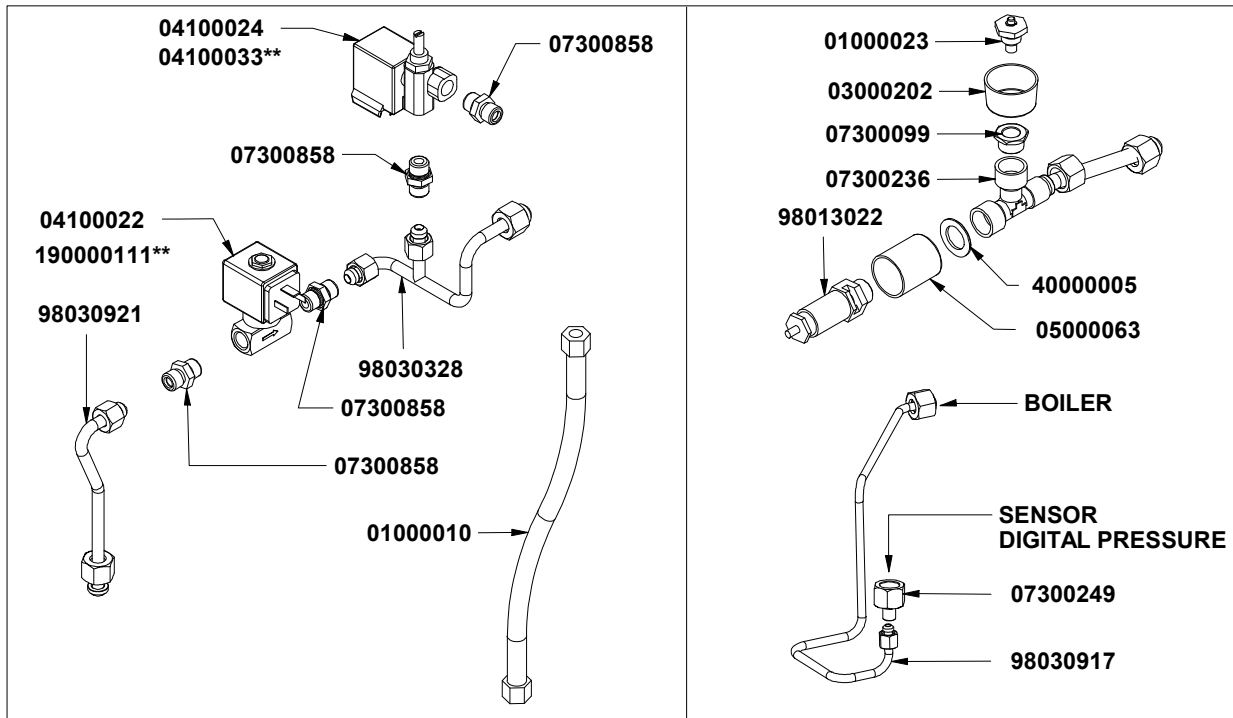

VERSIONE T3
T3 VERSION

GRUPPO POMPA E MISCELATORE
MIXER AND PUMP GROUP

CODE	DESCRIPTION	DESCRIZIONE
01000113	Stainless steel hose 3/8 FF L=150(	Tubo flessibile inox 3/8 FF L=150(
01000030	Stainless steel hose 3/8 FF L=500	Tubo flessibile inox 3/8 FF L=500
01000127	Direct sleeve discharge pipe D19 L=2m	Tubo scarico con man. dritto D.19 L= 2 M
00000133	Clamp	Fascetta