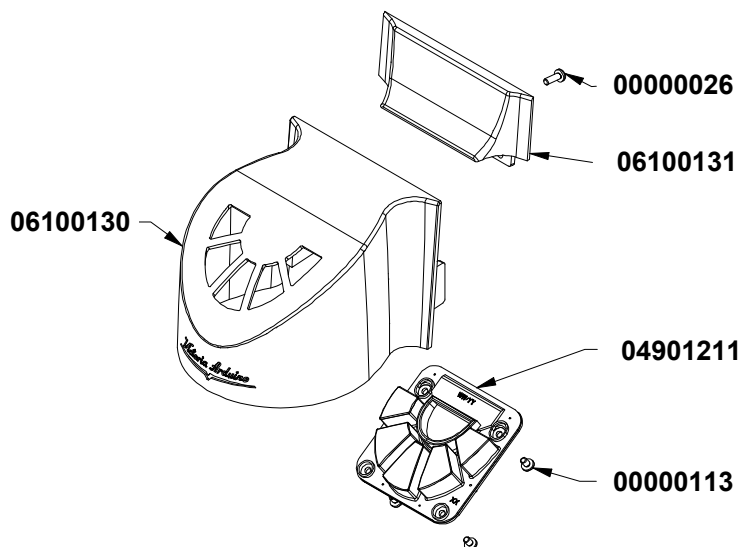

VERSIONE T3
T3 VERSION

INVOLUCRO COMANDI DISPLAY
CONTROL PANEL DISPLAY