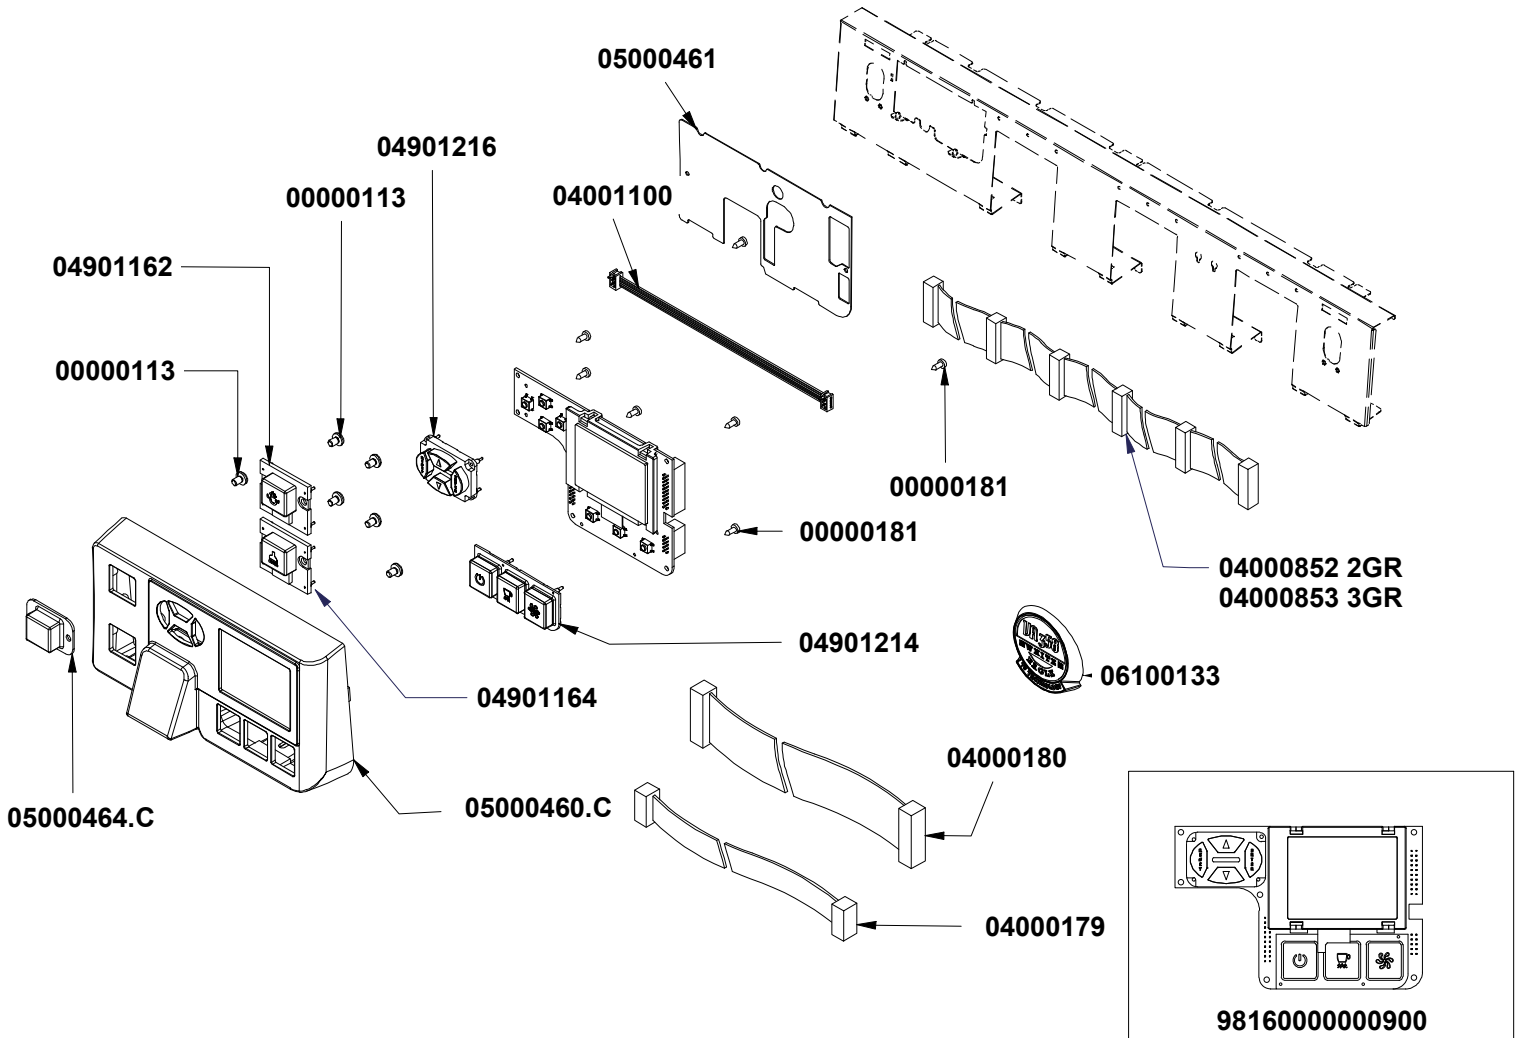

VERSIONE T3
T3 VERSION

INVOLUCRO COMANDI DISPLAY
CONTROL PANEL DISPLAY