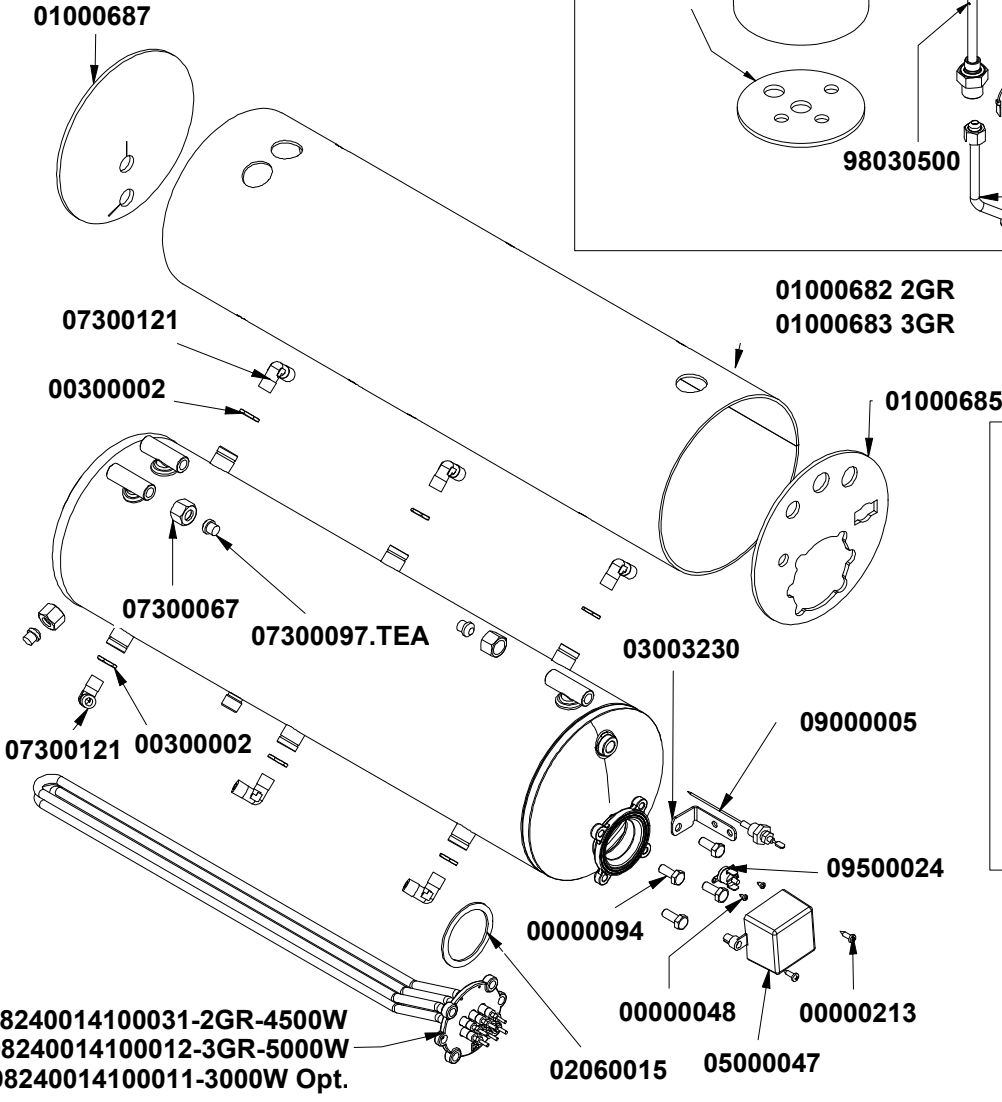

T3 VERSION

T3 VERSION

PARTI CALDAIE FINO A 02/07/23

BOILERS PARTS UNTIL 02/07/23

98240014100031-2GR-4500W
98240014100012-3GR-5000W
98240014100011-3000W Opt.