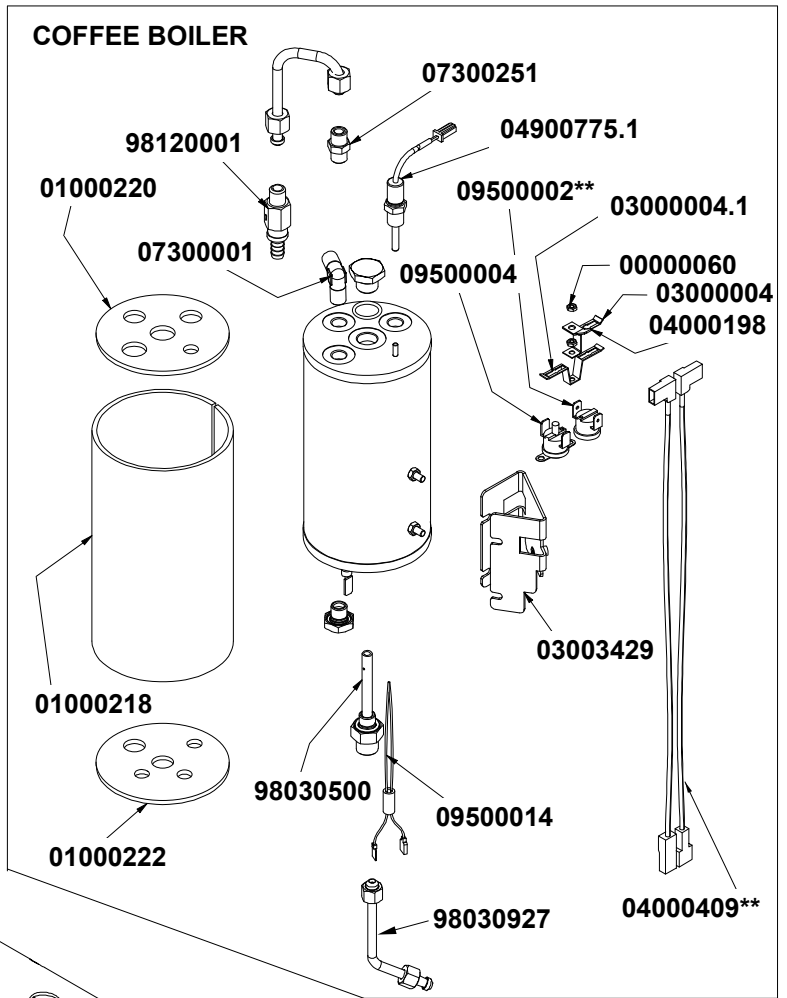

VERSIONE T3
T3 VERSION

PARTI CALDAIE DAL 03/07/23
BOILERS PARTS SINCE 03/07/23

*Specify version
Specificare versione
**North America Market
Mercato Nord America