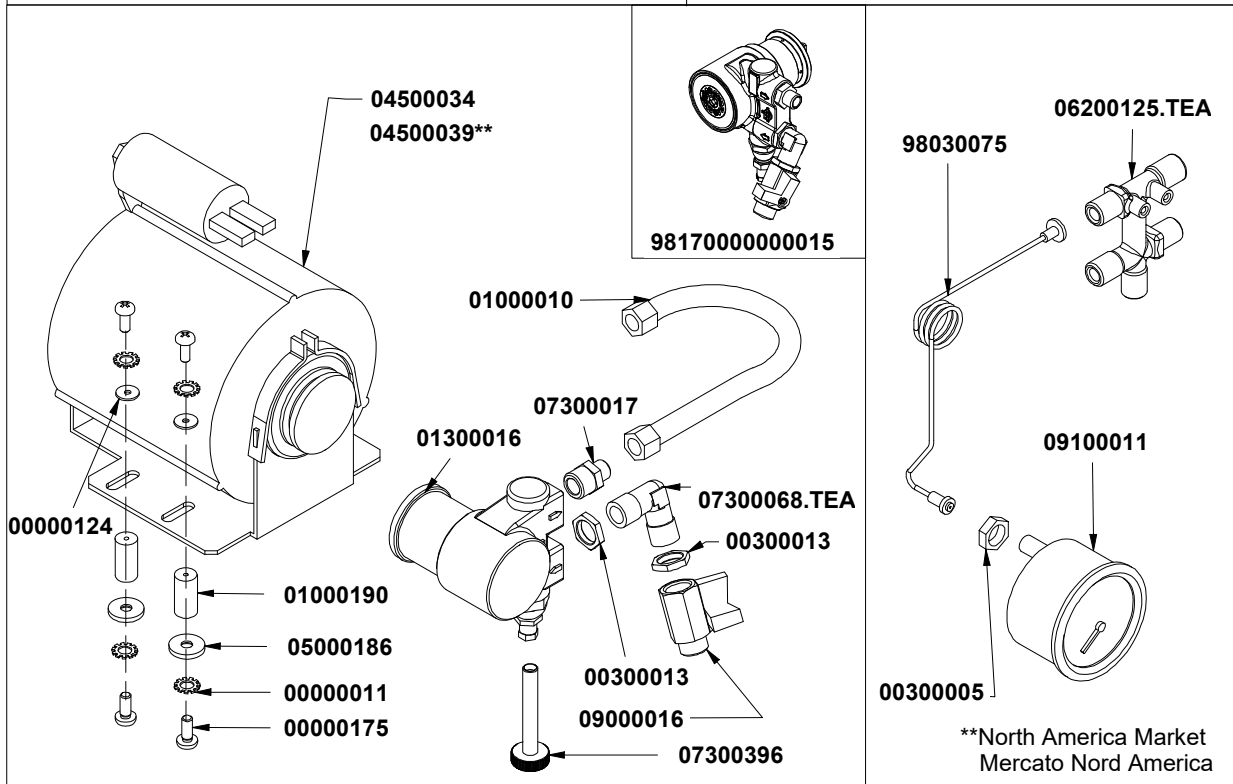

VERSIONE T3
T3 VERSION

GRUPPO POMPA E MISCELATORE
MIXER AND PUMP GROUP

CODE	DESCRIPTION	DESCRIZIONE
01000113	Stainless steel hose 3/8 FF L=150(	Tubo flessibile inox 3/8 FF L=150(
01000030	Stainless steel hose 3/8 FF L=500	Tubo flessibile inox 3/8 FF L=500
01000127	Direct sleeve discharge pipe D19 L=2m	Tubo scarico con man. dritto D.19 L= 2 M
00000133	Clamp	Fascetta