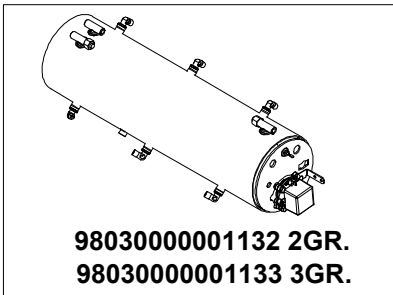

VERSIONE T3
T3 VERSION

PARTI CALDAIE DAL 03/07/23
BOILERS PARTS SINCE 03/07/23

*Specify version
Specificare versione
**North America Market
Mercato Nord America