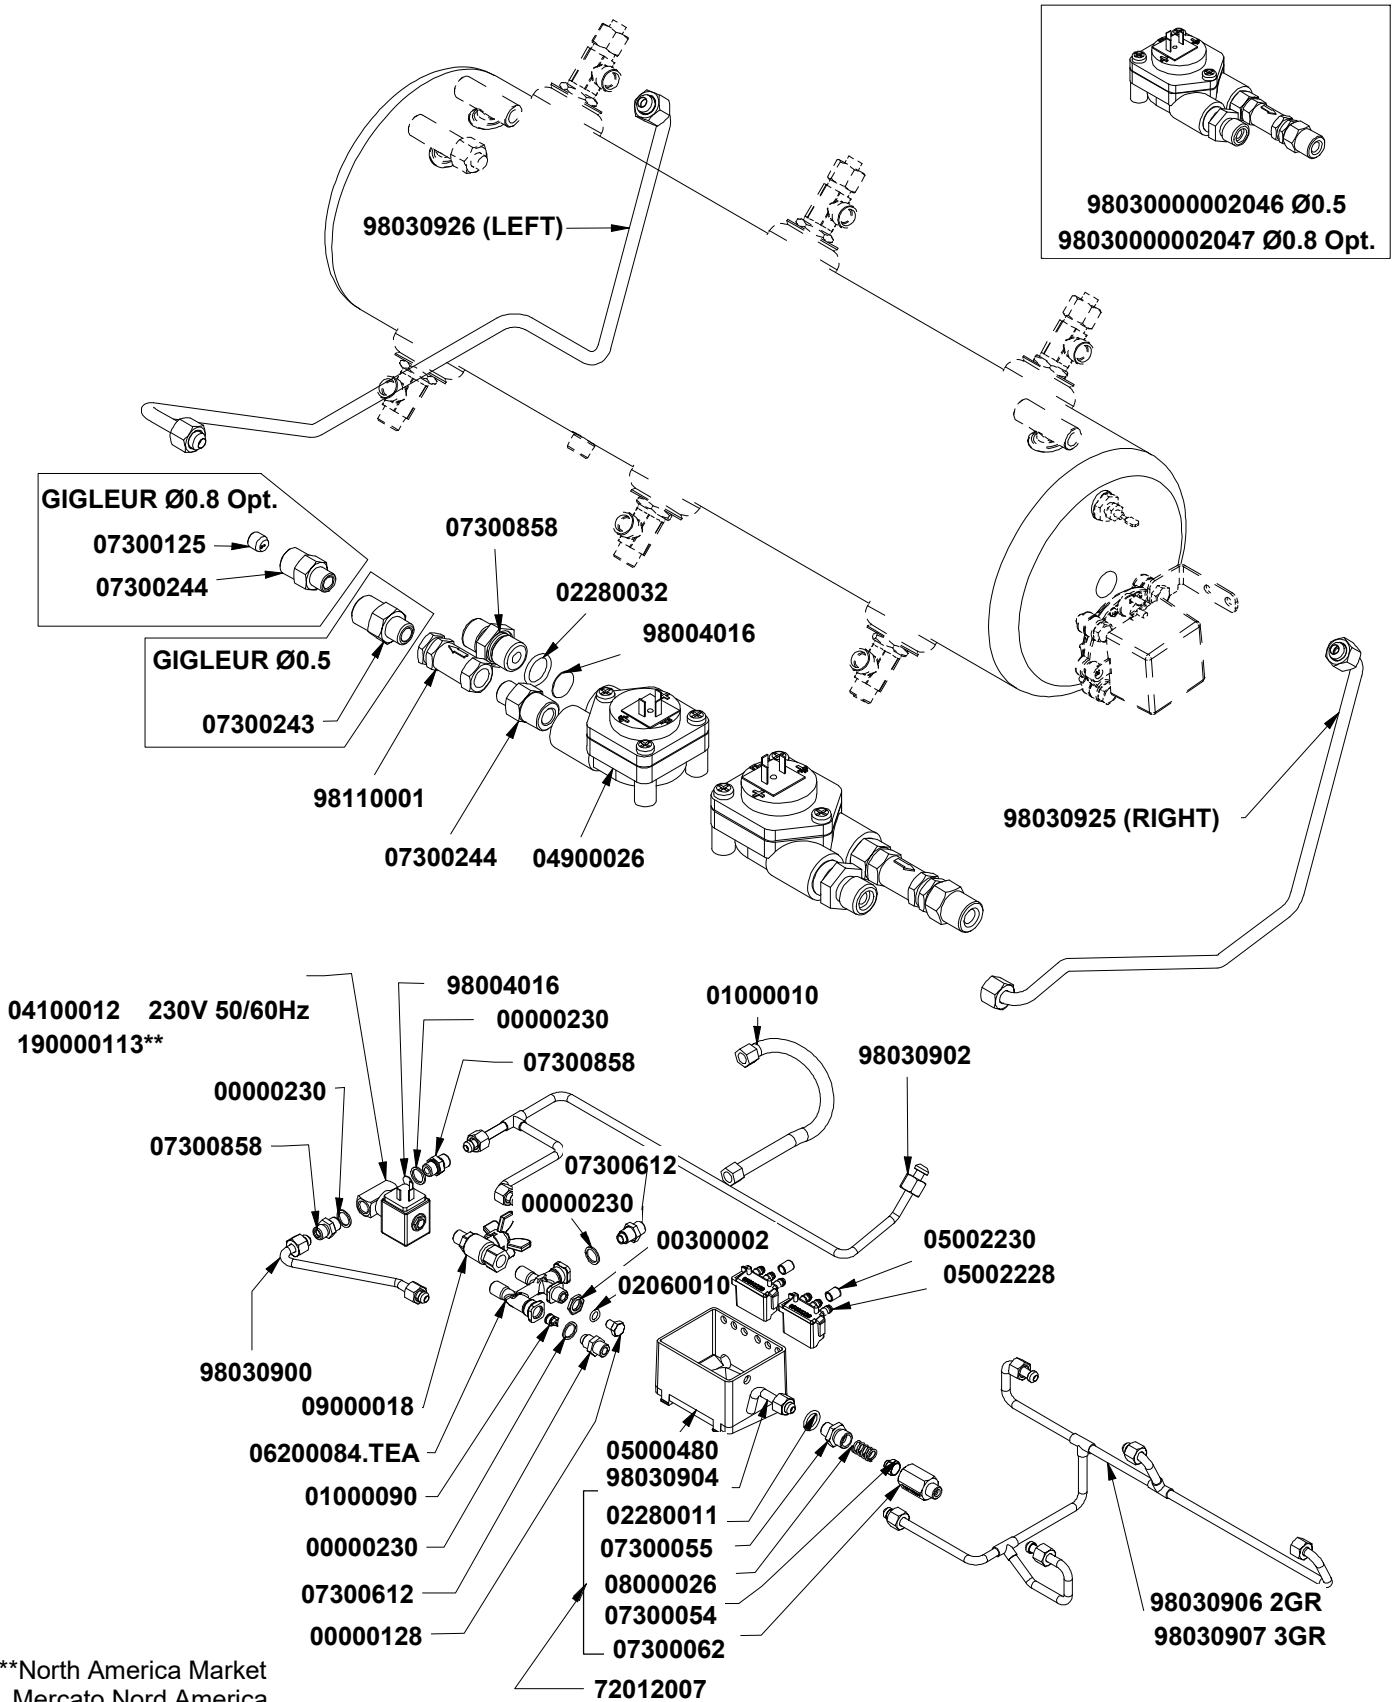

VERSIONE T3
T3 VERSION

COMP. GRUPPO IDRAULICO
HYDRAULIC GROUP PARTS

**North America Market
Mercato Nord America

INSPIRED BY YOUR PASSION.