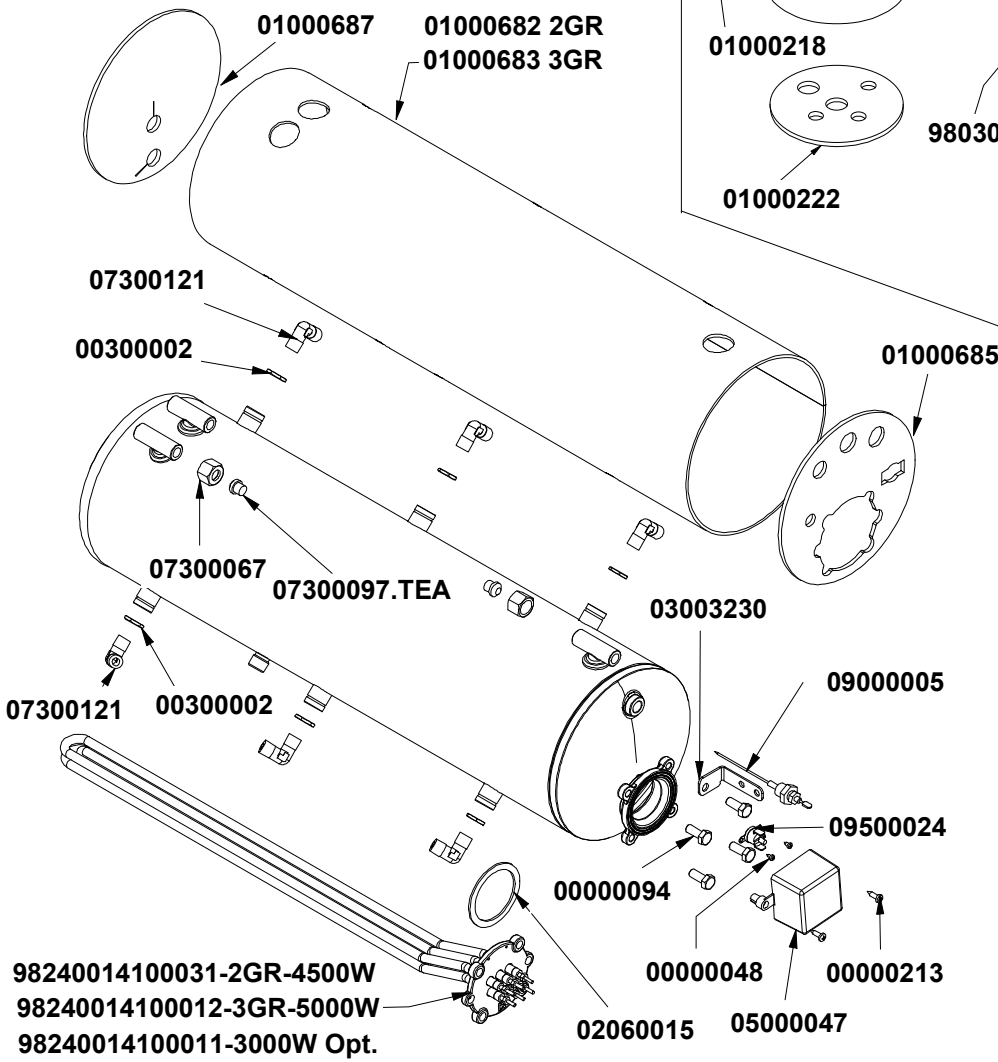

VERSIONE T3
T3 VERSION

PARTI CALDAIE DAL 03/07/23
BOILERS PARTS SINCE 03/07/23

*Specify version
Specificare versione
**North America Market
Mercato Nord America