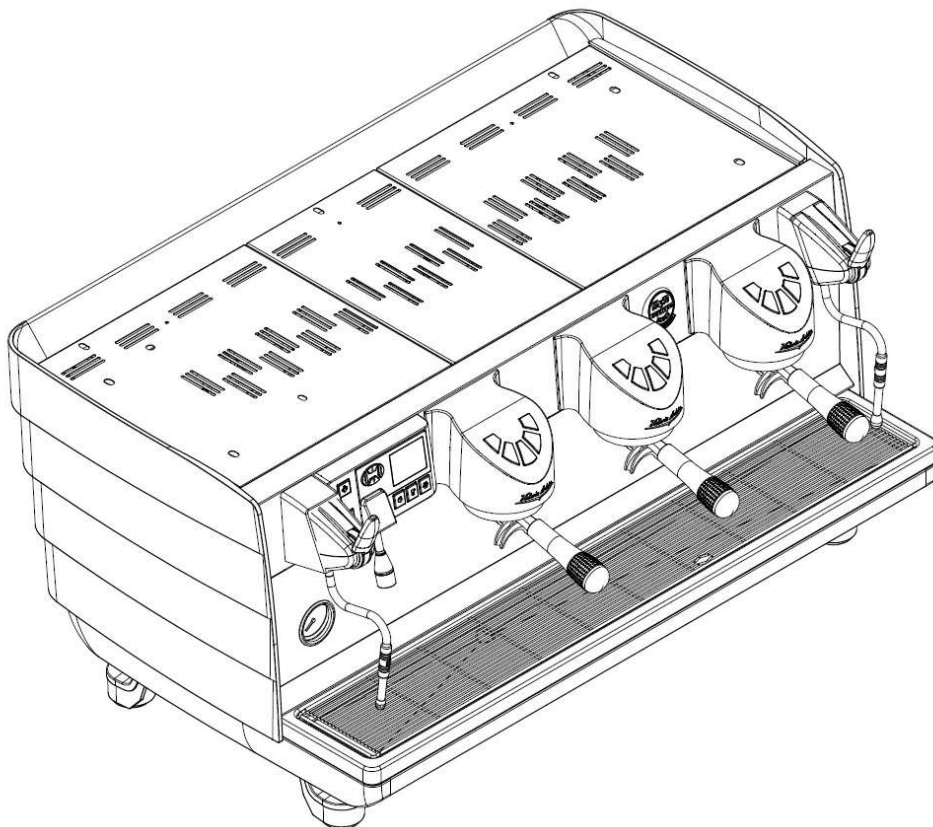

# SPARE PARTS BOOK

**T3 VERSION**

15/11/2023

---

*Victoria Arduino*

INSPIRED BY YOUR PASSION.

INSPIRED BY YOUR PASSION.

- T.01      **CABINET PARTS**  
COMPONENTI GRUPPO CARENA
- T.02      **CONTROL PANEL DISPLAY**  
INVOLUCRO COMANDI DISPLAY
- T.03      **POURING GROUP PARTS UNTIL 02/07/23**  
COMPONENTI GRUPPO EROGAZIONE FINO A 02/07/23
- T.03bis    **POURING GROUP PARTS SINCE 03/07/23**  
COMPONENTI GRUPPO EROGAZIONE DAL 03/07/23
- T.04      **STEAM & HOT WATER PARTS**  
COMP.VAPORE E ACQUA CALDA
- T.05      **EASYCREAM PARTS**  
COMPONENTI EASYCREAM
- T.06      **MIXER AND PUMP GROUP**  
GRUPPO POMPA E MISCELATORE
- T.07      **BOILERS PARTS UNTIL 02/07/23**  
PARTI CALDAIE FINO A 02/07/23
- T.07bis    **BOILERS PARTS SINCE 03/07/23**  
PARTI CALDAIE DAL 03/07/23
- T.08      **HYDRAULIC GROUP PARTS**  
COMP. GRUPPO IDRAULICO
- T.09      **FRAME PARTS**  
COMPONENTI TELAIO

» LEGEND :

THE CODES WRITTEN IN BOLD REFER TO THE COMPONENTS  
EMPLOYED CURRENTLY.

THE CODES USED BEFORE ARE WRITTEN IN CORSIVE WITH INDICATED,  
ON THE SIDE, THE END OF VALIDITY DATE.

EXAMPLE:

*0300153I - 01/09/2007*

**0300153I**

INSPIRED BY YOUR PASSION.

T.10      **ELECTR. AND ELECTRICAL PARTS**  
COMP. ELETTRICI ED ELETTRONICI

» LEGEND :

THE CODES WRITTEN IN BOLD REFER TO THE COMPONENTS  
EMPLOYED CURRENTLY.

THE CODES USED BEFORE ARE WRITTEN IN CURSIVE WITH INDICATED,  
ON THE SIDE, THE END OF VALIDITY DATE.