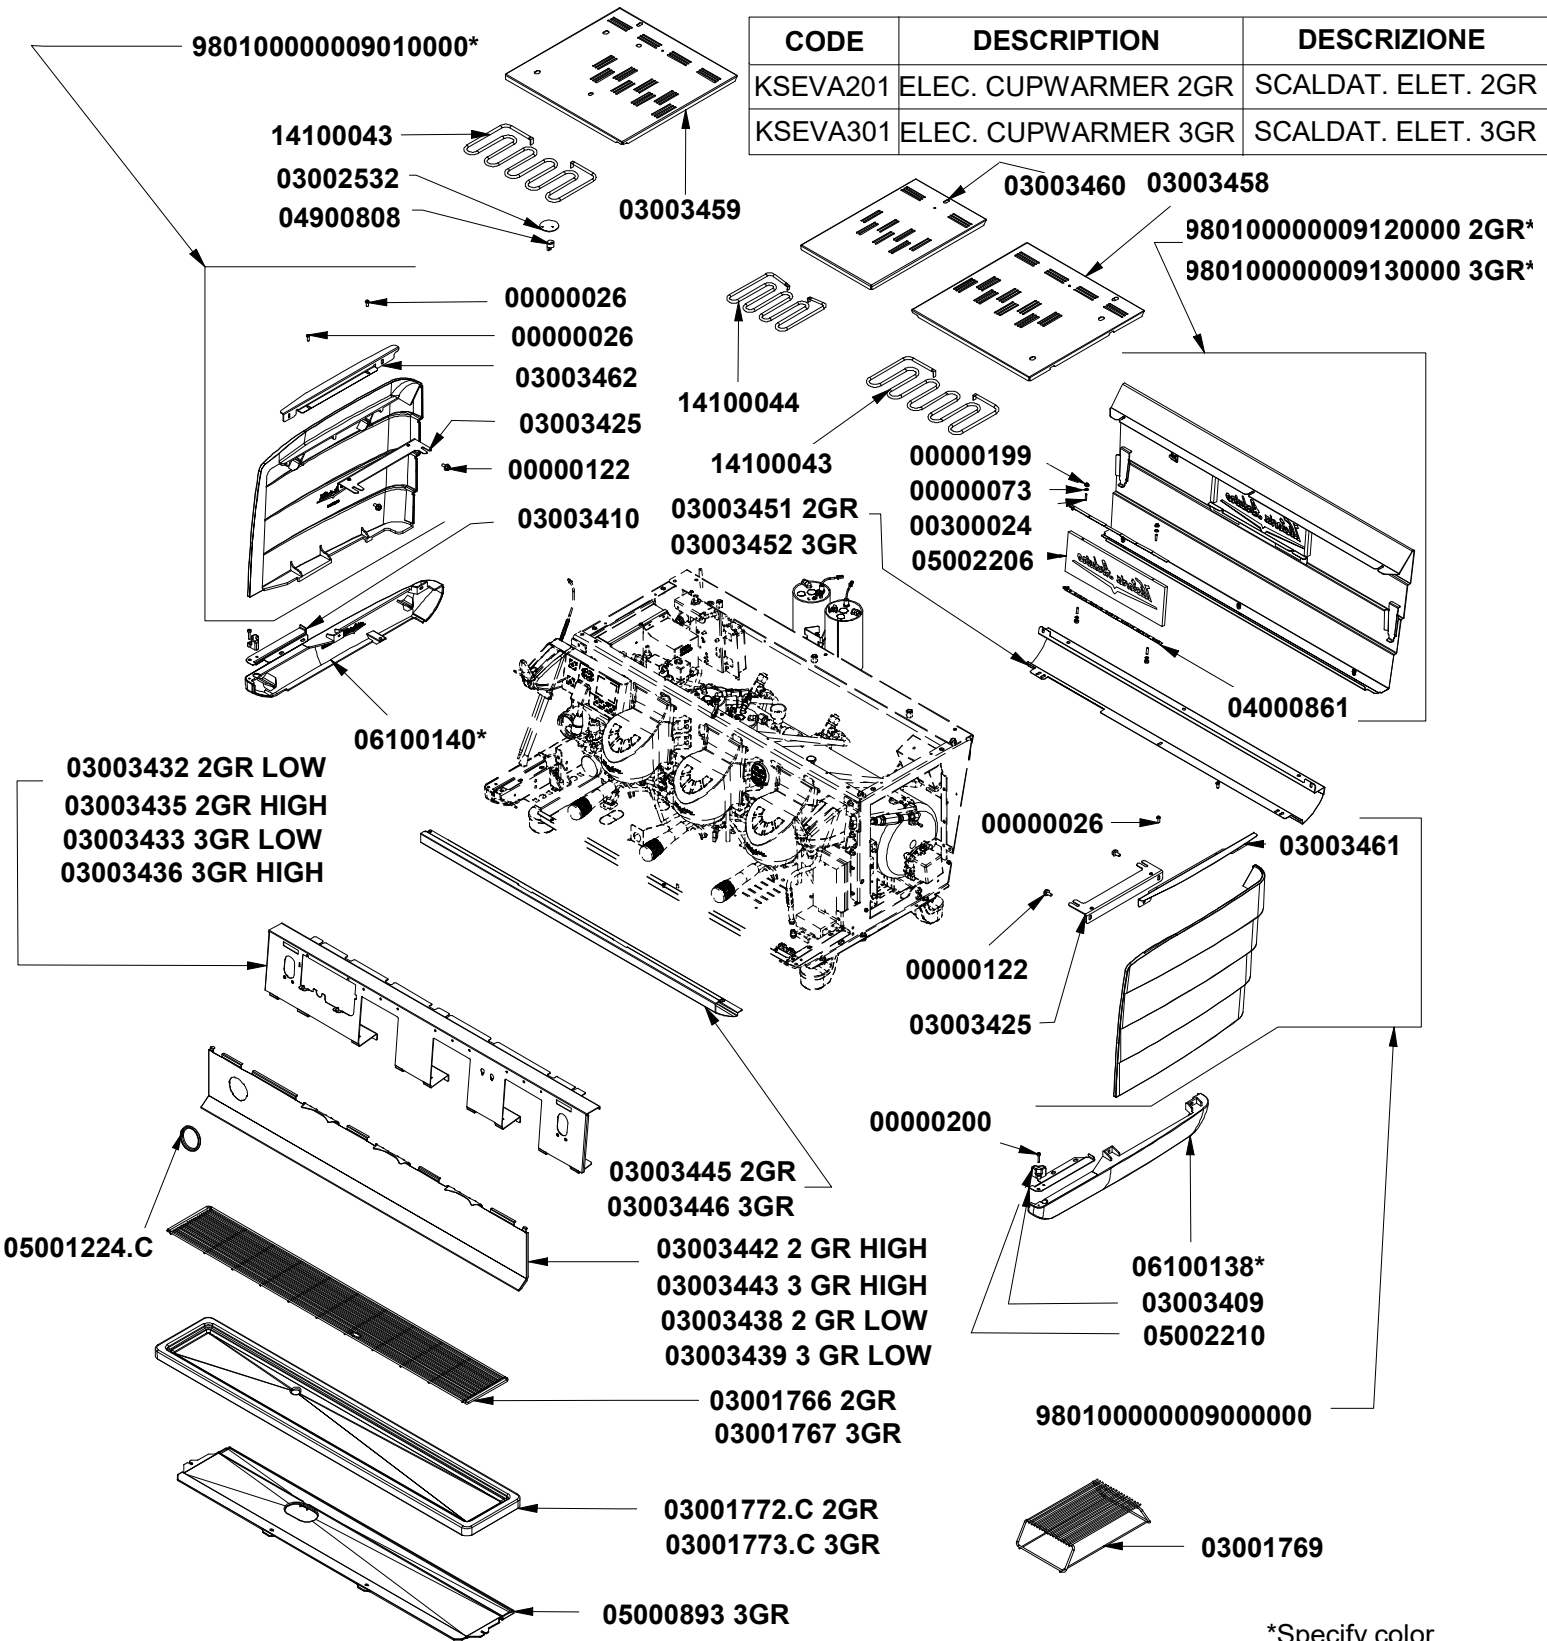

VERSIONE T3
T3 VERSION

COMPONENTI GRUPPO CARENA
CABINET PARTS

CODE	DESCRIPTION	DESCRIZIONE
KSEVA201	ELEC. CUPWARMER 2GR	SCALDAT. ELET. 2GR
KSEVA301	ELEC. CUPWARMER 3GR	SCALDAT. ELET. 3GR

*Specify color
Specificare colore

INSPIRED BY YOUR PASSION.

T.OI