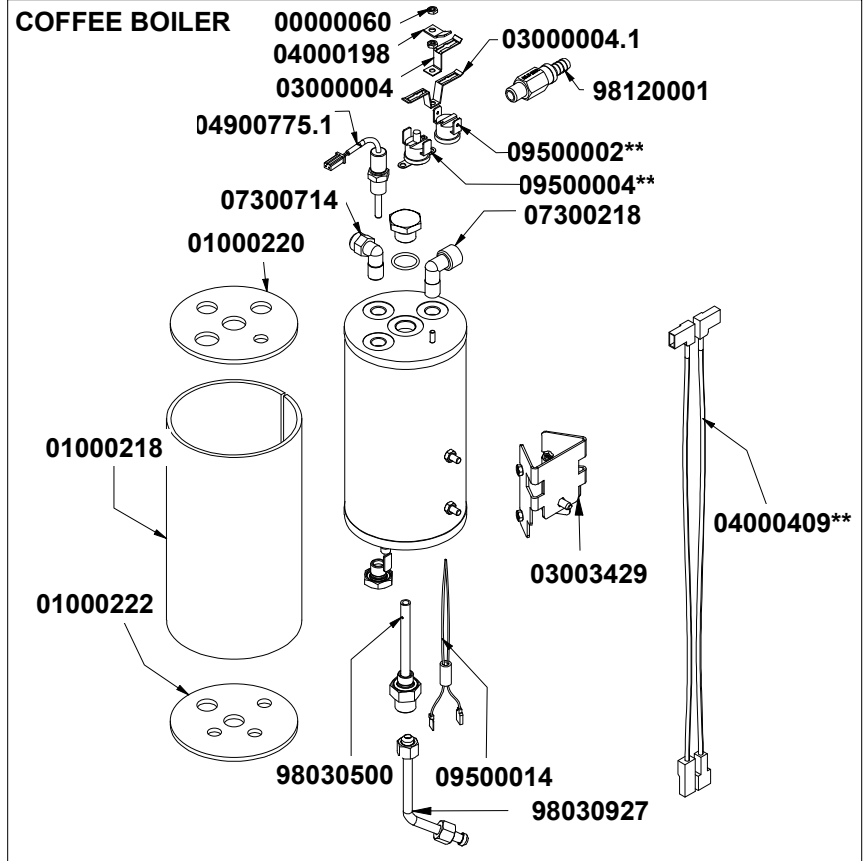

INSPIRED BY YOUR PASSION.

T.06

T3 VERSION

T3 VERSION

PARTI CALDAIE FINO A 02/07/23

BOILERS PARTS UNTIL 02/07/23

98240014100031-2GR-4500W  
 98240014100012-3GR-5000W  
 98240014100011-3000W Opt.

\*Specify version  
 Specificare versione  
 \*\*North America Market  
 Mercato Nord America