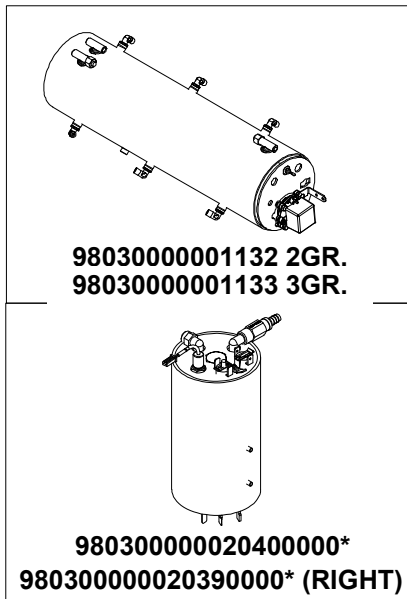

INSPIRED BY YOUR PASSION.

T.06

T3 VERSION

T3 VERSION

PARTI CALDAIE FINO A 02/07/23

BOILERS PARTS UNTIL 02/07/23

98240014100031-2GR-4500W  
 98240014100012-3GR-5000W  
 98240014100011-3000W Opt.

\*Specify version  
 Specificare versione  
 \*\*North America Market  
 Mercato Nord America